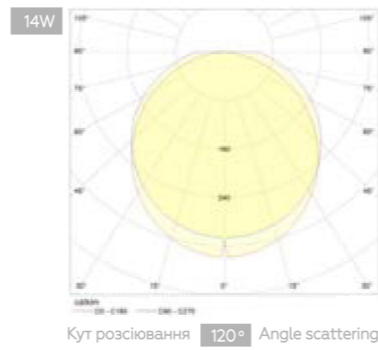

Артикул Article	W	Type LED	K	°	V	Lm	Ra	KG		
LED-FX(T5)-6/4	6	SMD	4000	120	170-265	420	>70	0,11	50	4260484992918
LED-FX(T5)-10/4	10	SMD	4000	120	170-265	700	>70	0,14	50	4260484992925
LED-FX(T5)-14/4	14	SMD	4000	120	170-265	980	>70	0,18	50	4260484992932