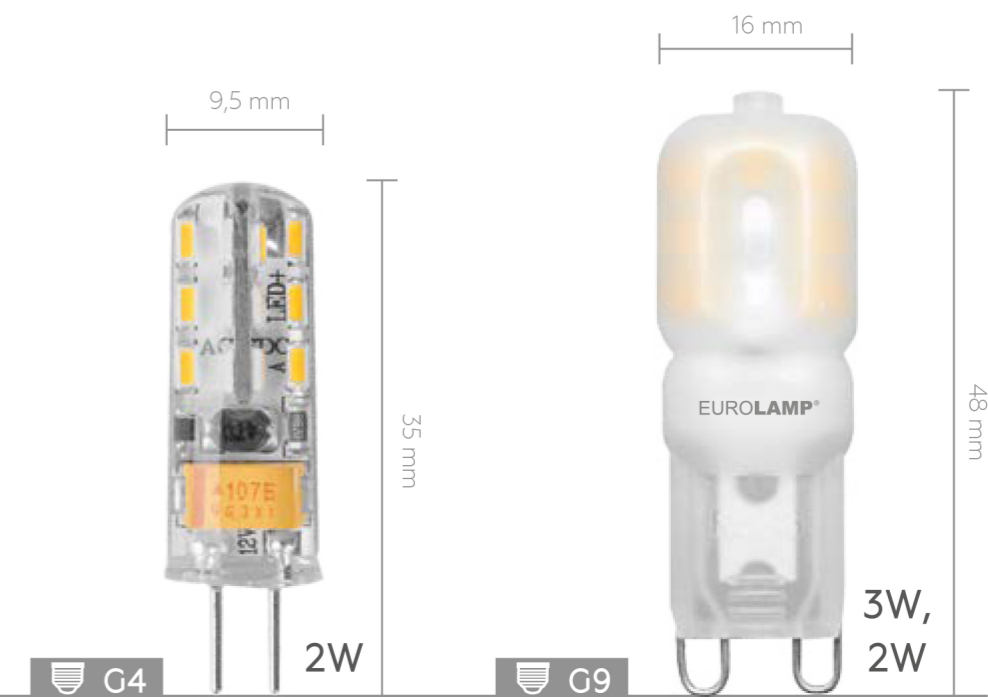

R39, R50, R63

| Артикул Article | W | Type LED | K | Base | Beam angle | V | Lm | Ra | Box | Barcode |
|------------------|---|----------|------|------|------------|---------|-----|----|-----|---------------|
| LED-R39-05142(P) | 5 | SMD | 3000 | E14 | 140 | 220-240 | 320 | 80 | 50 | 4260484996503 |
| LED-R39-05144(P) | 5 | SMD | 4000 | E14 | 140 | 220-240 | 350 | 80 | 50 | 4260484998620 |
| LED-R50-06142(P) | 6 | SMD | 3000 | E14 | 140 | 175-265 | 440 | 80 | 50 | 4260484998637 |
| LED-R50-06144(P) | 6 | SMD | 4000 | E14 | 140 | 175-265 | 480 | 80 | 50 | 4260484996541 |
| LED-R63-09272(P) | 9 | SMD | 3000 | E27 | 140 | 175-250 | 660 | 80 | 50 | 4260484998590 |
| LED-R63-09274(P) | 9 | SMD | 4000 | E27 | 140 | 175-250 | 720 | 80 | 50 | 4260484996619 |

G4, G9

| Артикул Article | W | Type LED | K | Base | Beam angle | V | Lm | Ra | Box | Barcode |
|------------------|---|----------|------|------|------------|---------|-----|----|-----|---------------|
| LED-G4-0227(12) | 2 | SMD | 3000 | G4 | 320 | 12 | 135 | 93 | 100 | 4260410486337 |
| LED-G4-0227(220) | 2 | SMD | 3000 | G4 | 320 | 220-240 | 135 | 93 | 100 | 4260410482438 |
| LED-G4-0240(220) | 2 | SMD | 4000 | G4 | 320 | 220-240 | 135 | 93 | 100 | 4260484992482 |
| LED-G4-0240(12) | 2 | SMD | 4000 | G4 | 320 | 12 | 135 | 93 | 100 | 4260484992499 |
| LED-G9-0340(220) | 3 | SMD | 4000 | G9 | 320 | 220-240 | 260 | 93 | 100 | 4260410482452 |

LED Downlight EN

These lamps are equipped with stainless steel springs for easy installation. An integrated power supply fits easily into any interior, either it's your home, office, or commercial facility. This model is designed for basic illumination of residential, domestic, industrial and commercial premises. These fixtures have a long service life.